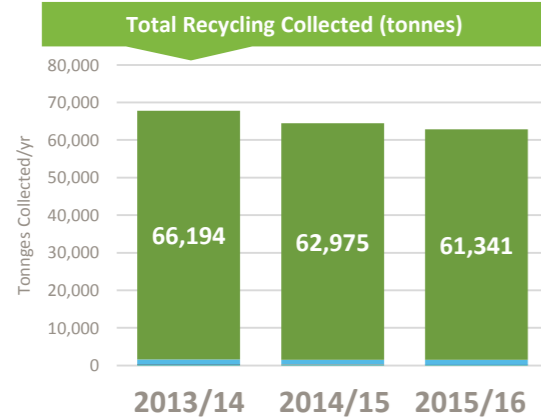

- Paper and Card
- Plastics
- Metals
- Glass
- Wood
- Other Target
- Co-mingled Materials

Household

HWRC

Household

HWRC

DRY RECYCLING

Disposal CONTRACTS

Contract	Outsourced
Contract Start Data	Unknown
Contract End Data	2032
Option to Extend	Unknown
Appointed Contractor	Cory Environmental