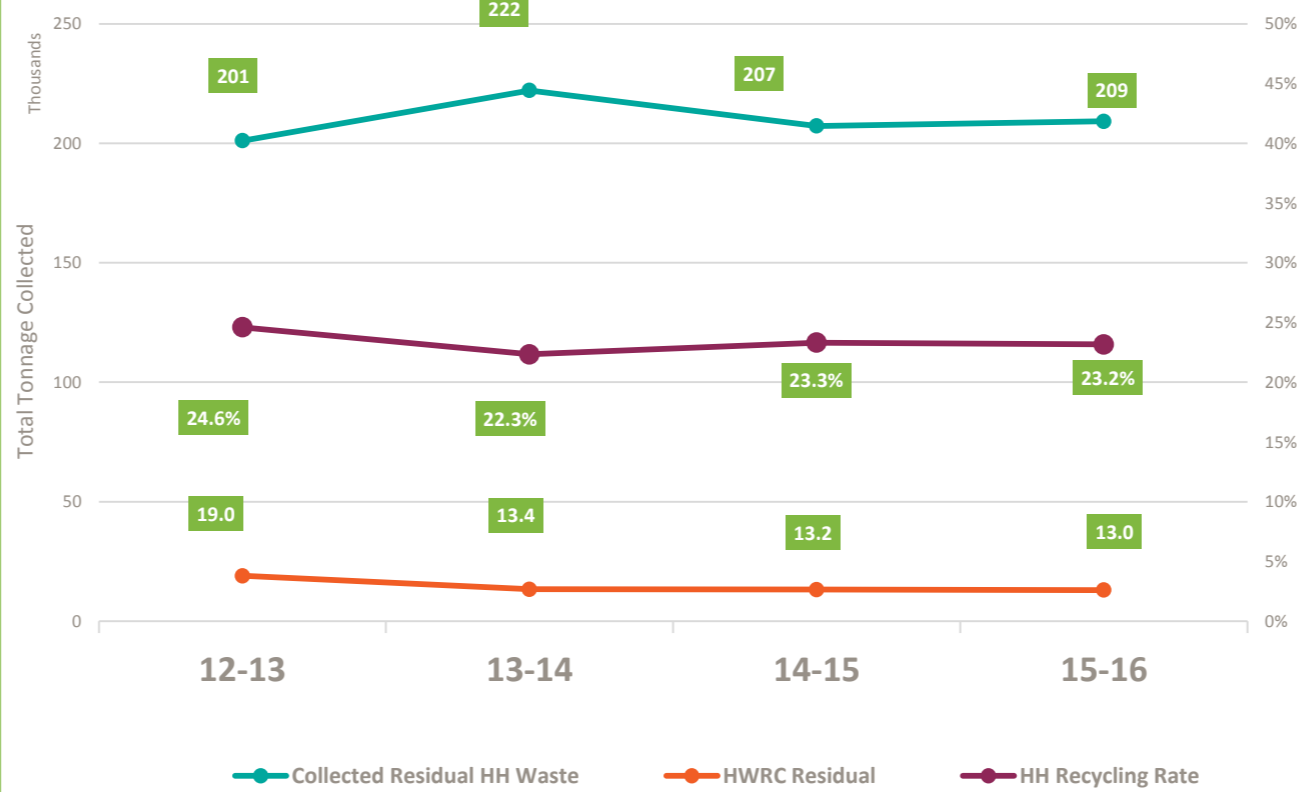

- Paper and Card
- Plastics
- Metals
- Glass
- Wood
- Other Target
- Co-mingled Materials

Household

HWRC

Household

HWRC

DRY RECYCLING

Disposal CONTRACTS

Contract	Outsourced
Contract Start Data	Unknown
Contract End Data	2032
Option to Extend	Unknown
Appointed Contractor	Cory Environmental