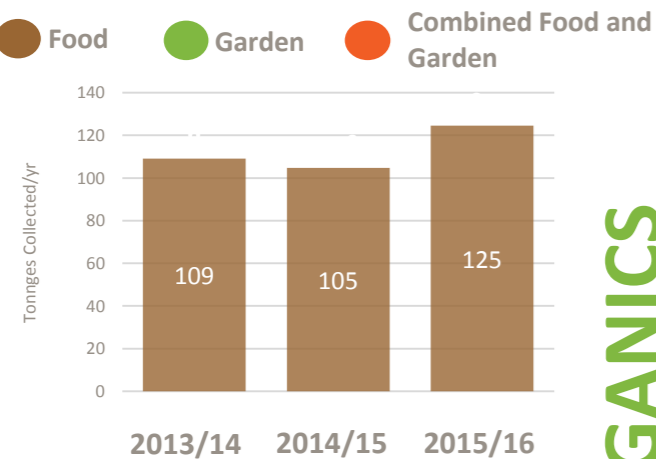

- Paper and Card
- Plastics
- Metals
- Glass
- Wood
- Other Target
- Co-mingled Materials

Household

HWRC

No HWRC data reported

Household

HWRC

No HWRC data reported

DRY RECYCLING

Residual	Dry Recycling	Organics	
		No Separate	No Garden Collected
>Weekly	Weekly	N/A	N/A
700 Households	700 Households	N/A Households	N/A Households
>Weekly	>Weekly	>Weekly	
6,000 Households	6,000 Households	4,400 Households	

ORGANICS

Total Households	5,513
Total Population	7,375
IMD Score	11
% B.A.M.E Population	21.4%
Rural Including Hub Town (%)	0.0%
Rural-Urban Classification	6

Nearest Neighbour

Rank	Neighbourhood	Recyc Rate
1	Camden LB	24.8%
2	Royal Borough of Kensington and Chelsea	25.9%
3	Hammersmith and Fulham LB	22.0%
4	Wandsworth LB	21.1%