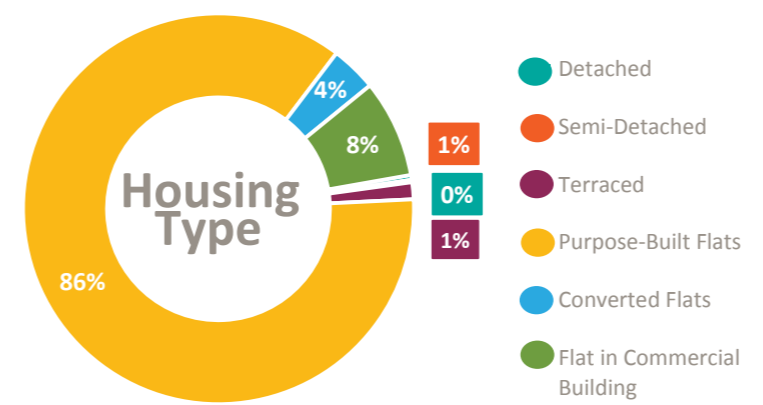

Doorstep collection £30 for up to 3 items or 10 standard bags. Additional £30 charge for 4-6 items. Free collection from designated point on estates.

Kerbside

Flats Service

Bulky

CONTRACTS

Service	Outsourced
Start	Oct 2011
End	2019
Extension	Unknown
Contractor	Amey
Contract	Outsourced
Contract Start Data	Unknown
Contract End Data	2025
Option to Extend	Unknown
Appointed Contractor	Cory Environmental Ltd

ORGANICS

Total Households	5,513
Total Population	7,375
IMD Score	11
% B.A.M.E Population	21.4%
Rural Including Hub Town (%)	0.0%
Rural-Urban Classification	6

Nearest Neighbour

Rank	Neighbourhood	Recyc Rate
1	Camden LB	24.8%
2	Royal Borough of Kensington and Chelsea	25.9%
3	Hammersmith and Fulham LB	22.0%
4	Wandsworth LB	21.1%