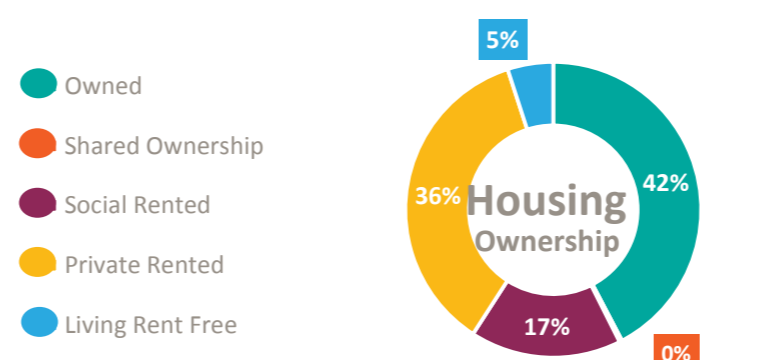

ORGANICS

Total Households	5,513
Total Population	7,375
IMD Score	11
% B.A.M.E Population	21.4%
Rural Including Hub Town (%)	0.0%
Rural-Urban Classification	6