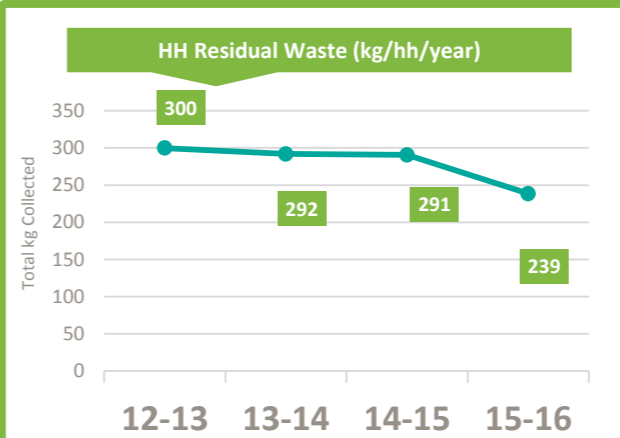

Kerbside

Flats Service

Bulky