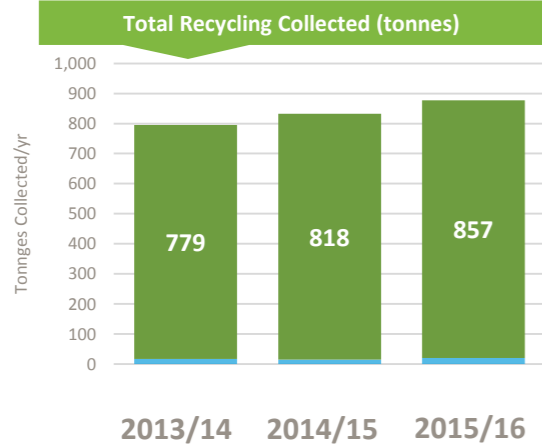

- Paper and Card
- Plastics
- Metals
- Glass
- Wood
- Other Target
- Co-mingled Materials

Household

HWRC

No HWRC data reported

Household

HWRC

No HWRC data reported

DRY RECYCLING

Residual	Dry Recycling	Organics	
		No Separate	No Garden Collected
>Weekly	Weekly	N/A	N/A
700 Households	700 Households	N/A Households	N/A Households
>Weekly	>Weekly	>Weekly	
6,000 Households	6,000 Households	4,400 Households	

Doorstep collection £30 for up to 3 items or 10 standard bags. Additional £30 charge for 4-6 items. Free collection from designated point on estates.

Kerbside

Flats Service

Bulky

CONTRACTS

Service	Outsourced
Start	Oct 2011
End	2019
Extension	Unknown
Contractor	Amey
Contract	Outsourced
Contract Start Data	Unknown
Contract End Data	2025
Option to Extend	Unknown
Appointed Contractor	Cory Environmental Ltd

ORGANICS

Total Households	5,513
Total Population	7,375
IMD Score	11
% B.A.M.E Population	21.4%
Rural Including Hub Town (%)	0.0%
Rural-Urban Classification	6

Nearest Neighbour

Rank	Neighbourhood	Recyc Rate
1	Camden LB	24.8%
2	Royal Borough of Kensington and Chelsea	25.9%
3	Hammersmith and Fulham LB	22.0%
4	Wandsworth LB	21.1%