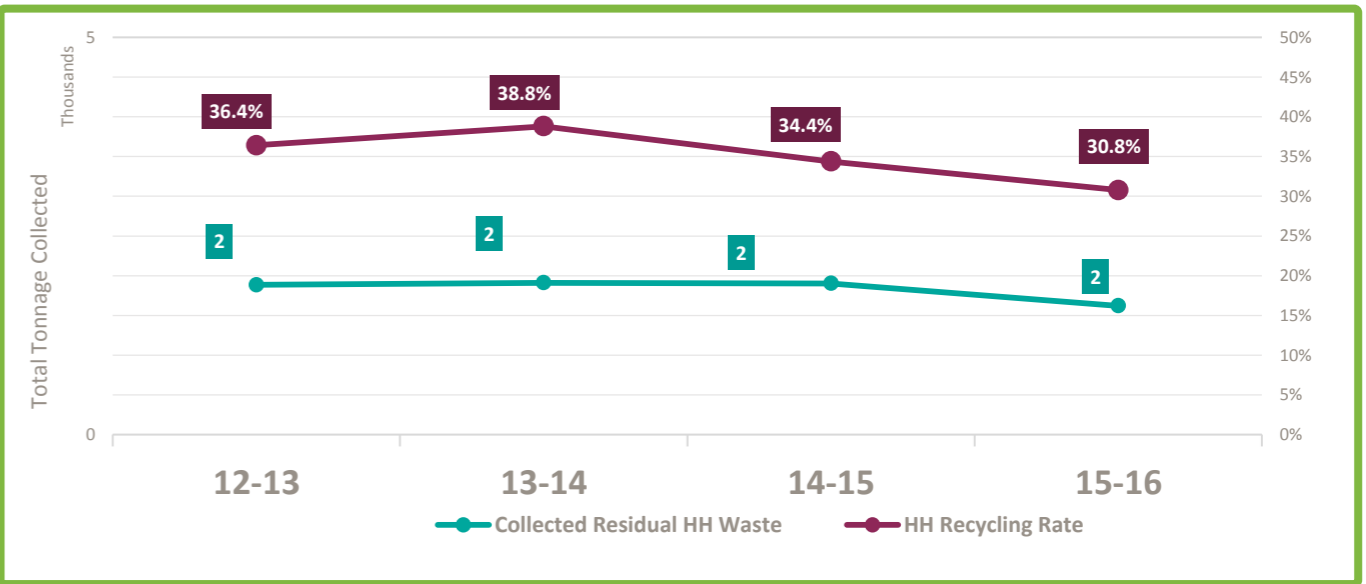

Kerbside

Flats Service

Bulky