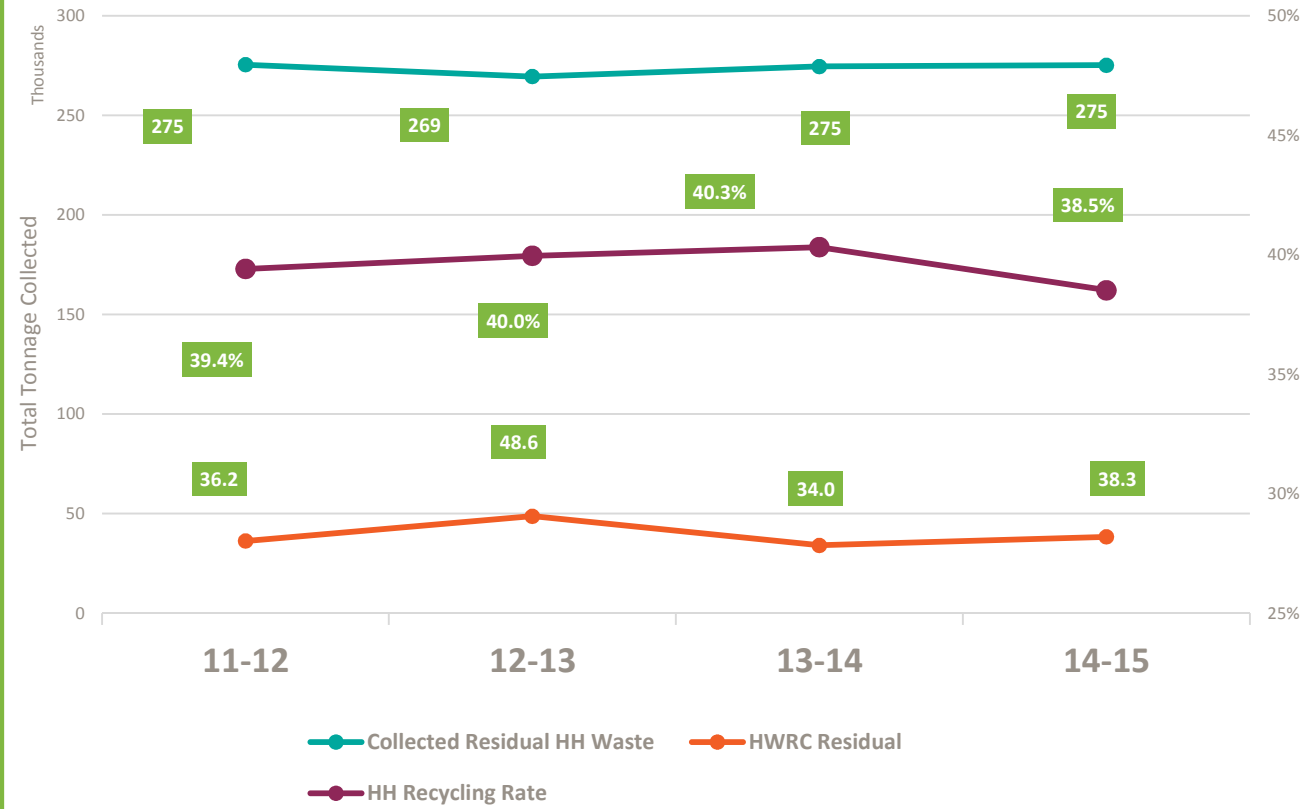

- Paper and Card
- Plastics
- Metals
- Glass
- Wood
- Other Target
- Co-mingled Materials

Household

HWRC

Household

HWRC

DRY RECYCLING

Disposal

Contract	Outsourced
Contract Start Data	2014/2009
Contract End Data	2041/2034
Option to Extend	5 years / 5 years
Appointed Contractor	Suez / Viridor