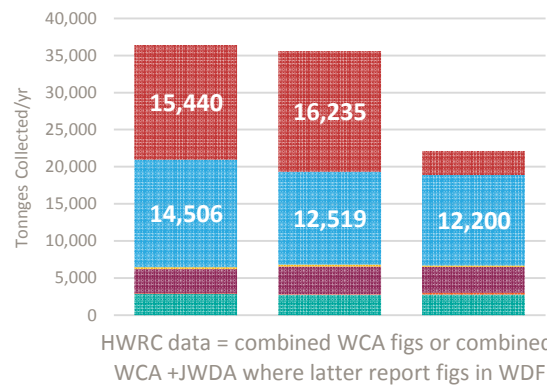

- Paper and Card
- Plastics
- Metals
- Glass
- Wood
- Other Target
- Co-mingled Materials

Household

HWRC

Household

HWRC

DRY RECYCLING

Disposal

Contract	Outsourced
Contract Start Data	2014/2009
Contract End Data	2041/2034
Option to Extend	5 years / 5 years
Appointed Contractor	Suez / Viridor

CONTRACTS

ORGANICS

GLA Housing Projection