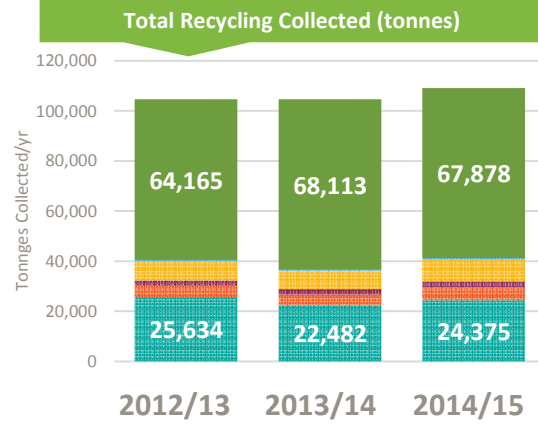

- Paper and Card
- Plastics
- Metals
- Glass
- Wood
- Other Target
- Co-mingled Materials

Household

HWRC

Household

HWRC

DRY RECYCLING

Disposal

Contract	Outsourced
Contract Start Data	2014/2009
Contract End Data	2041/2034
Option to Extend	5 years / 5 years
Appointed Contractor	Suez / Viridor

CONTRACTS

ORGANICS

GLA Housing Projection