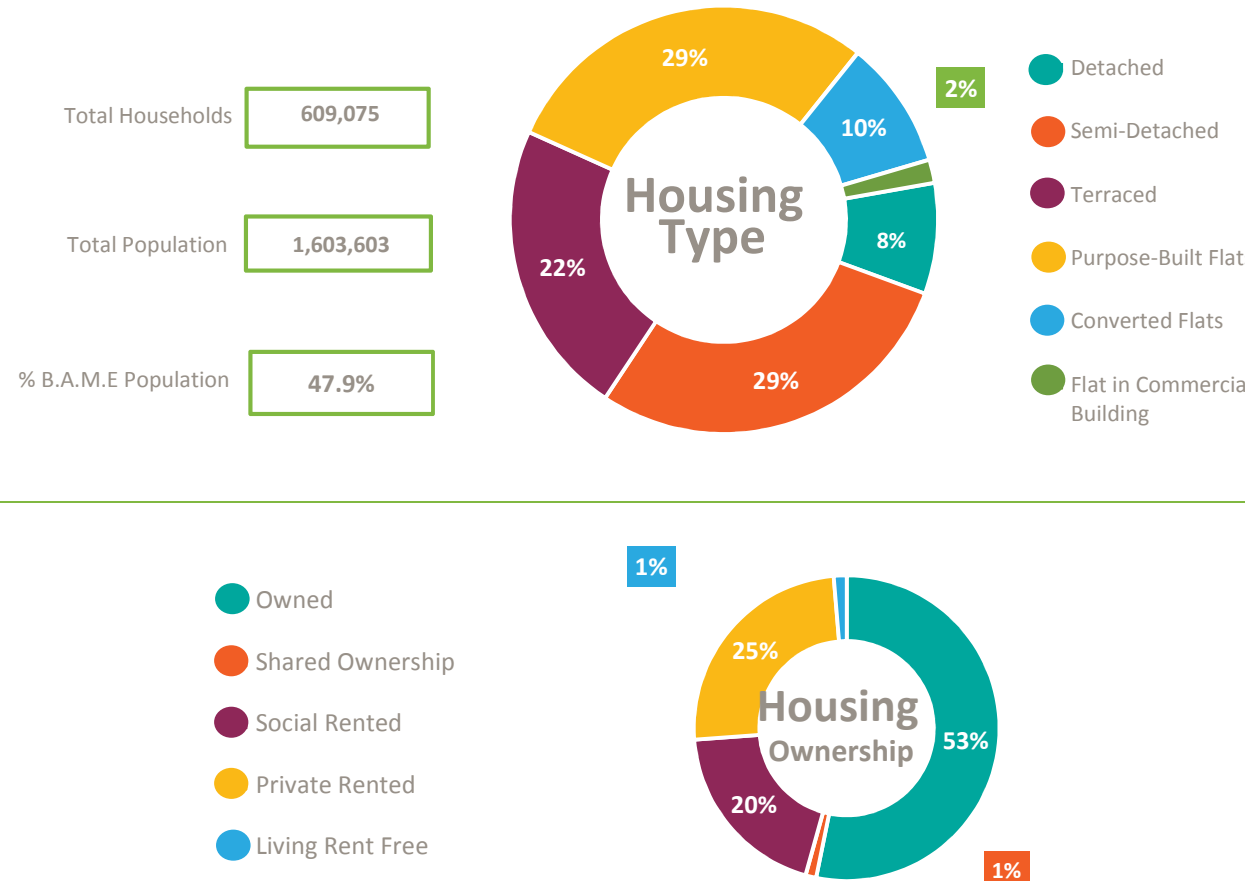

- Paper and Card
- Plastics
- Metals
- Glass
- Wood
- Other Target
- Co-mingled Materials

Household

HWRC

Household

HWRC

DRY RECYCLING

Disposal

Contract	Outsourced
Contract Start Data	2014/2009
Contract End Data	2041/2034
Option to Extend	5 years / 5 years
Appointed Contractor	Suez / Viridor

CONTRACTS

ORGANICS

GLA Housing Projection