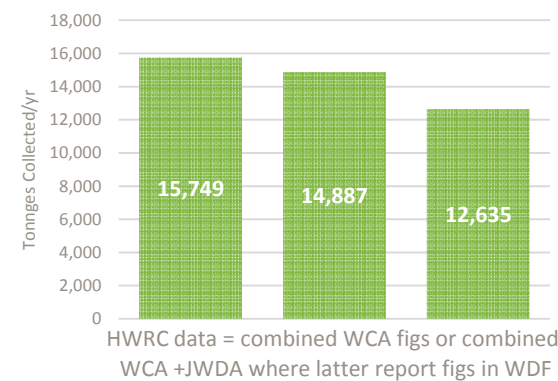

- Paper and Card
- Plastics
- Metals
- Glass
- Wood
- Other Target
- Co-mingled Materials

Household

HWRC

Household

HWRC

DRY RECYCLING

Disposal

Contract	Outsourced
Contract Start Data	2014/2009
Contract End Data	2041/2034
Option to Extend	5 years / 5 years
Appointed Contractor	Suez / Viridor

CONTRACTS

ORGANICS

GLA Housing Projection