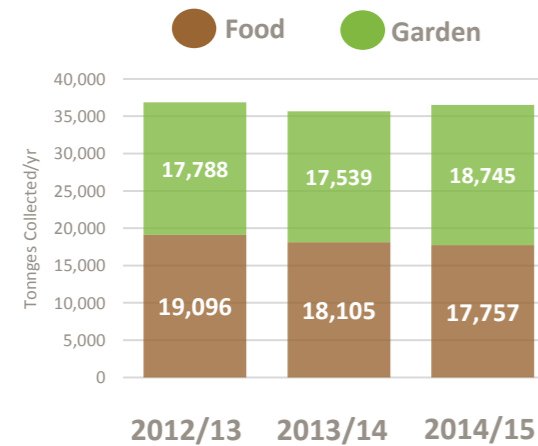

- Paper and Card
- Plastics
- Metals
- Glass
- Wood
- Other Target
- Co-mingled Materials

Household

HWRC

HWRC data = combined WCA figs or combined WCA +JWDA where latter report figs in WDF

Household

HWRC

HWRC data = combined WCA figs or combined WCA +JWDA where latter report figs in WDF

DRY RECYCLING

Disposal

CONTRACTS

Contract	Outsourced
Contract Start Data	Unknown
Contract End Data	2045
Option to Extend	Unknown
Appointed Contractor	Viridor

ORGANICS

Total Households: 373,912
 Total Population: 913,277
 % B.A.M.E Population: 34.6%