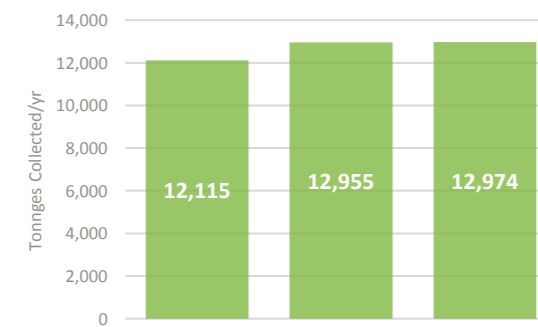

- Paper and Card
- Plastics
- Metals
- Glass
- Wood
- Other Target
- Co-mingled Materials

Household

HWRC

HWRC data = combined WCA figs or combined WCA +JWDA where latter report figs in WDF

Household

HWRC

HWRC data = combined WCA figs or combined WCA +JWDA where latter report figs in WDF

DRY RECYCLING

Disposal

CONTRACTS

Contract	Outsourced
Contract Start Data	Unknown
Contract End Data	2045
Option to Extend	Unknown
Appointed Contractor	Viridor

ORGANICS

Total Households: 373,912
 Total Population: 913,277
 % B.A.M.E Population: 34.6%