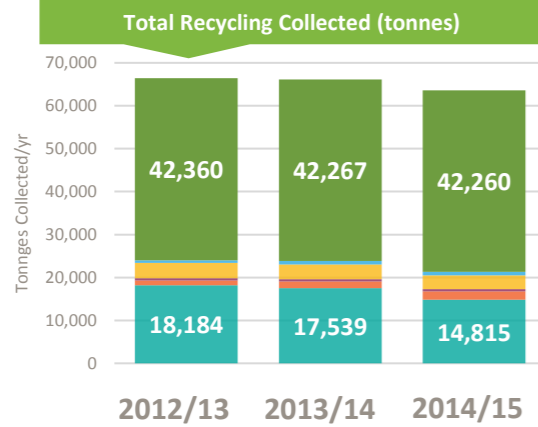

- Paper and Card
- Plastics
- Metals
- Glass
- Wood
- Other Target
- Co-mingled Materials

Household

HWRC

HWRC data = combined WCA figs or combined WCA +JWDA where latter report figs in WDF

Household

HWRC

HWRC data = combined WCA figs or combined WCA +JWDA where latter report figs in WDF

DRY RECYCLING

Disposal

CONTRACTS

Contract	Outsourced
Contract Start Data	Unknown
Contract End Data	2045
Option to Extend	Unknown
Appointed Contractor	Viridor

ORGANICS

Total Households: 373,912
 Total Population: 913,277
 % B.A.M.E Population: 34.6%