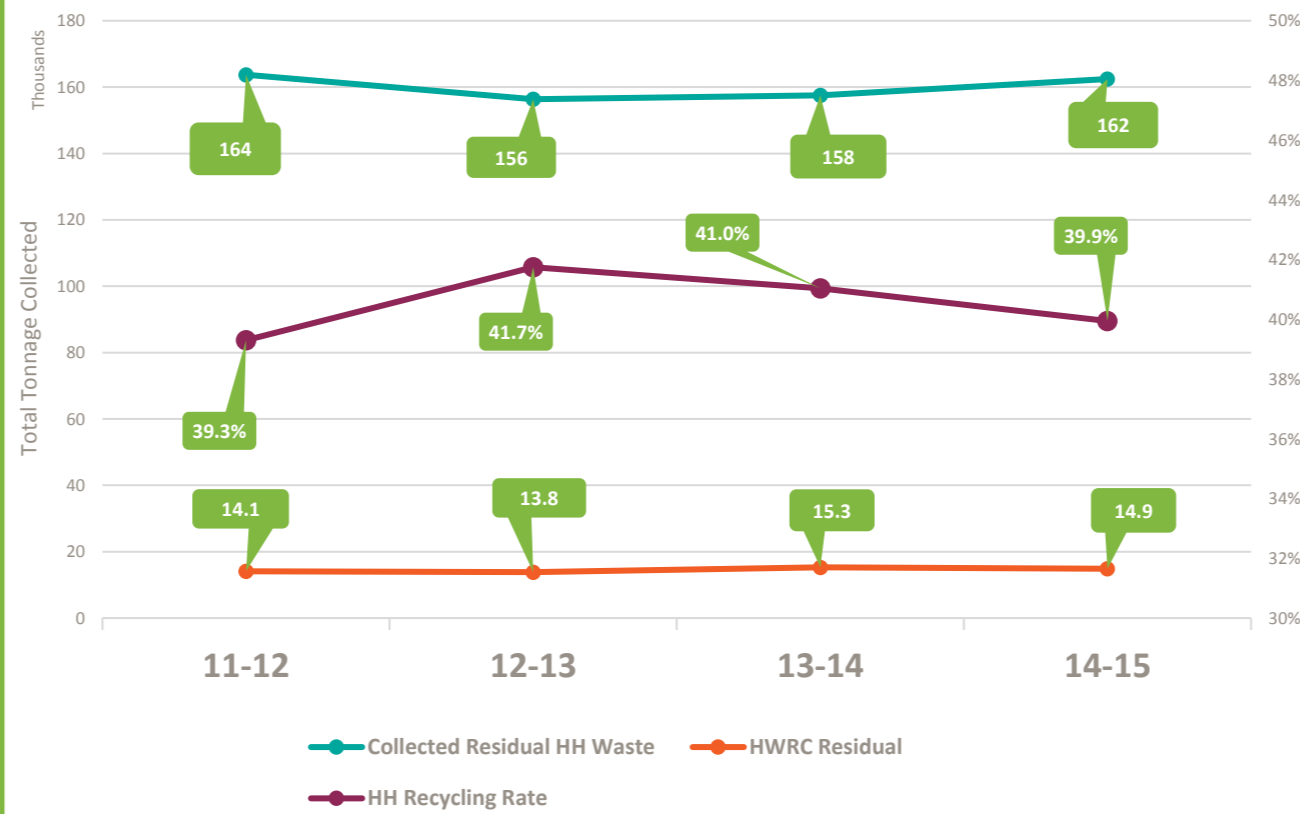

- Paper and Card
- Plastics
- Metals
- Glass
- Wood
- Other Target
- Co-mingled Materials

Household

HWRC

HWRC data = combined WCA figs or combined WCA +JWDA where latter report figs in WDF

Household

HWRC

HWRC data = combined WCA figs or combined WCA +JWDA where latter report figs in WDF

DRY RECYCLING

Disposal

CONTRACTS

Contract	Outsourced
Contract Start Data	Unknown
Contract End Data	2045
Option to Extend	Unknown
Appointed Contractor	Viridor

ORGANICS

Total Households: 373,912
 Total Population: 913,277
 % B.A.M.E Population: 34.6%