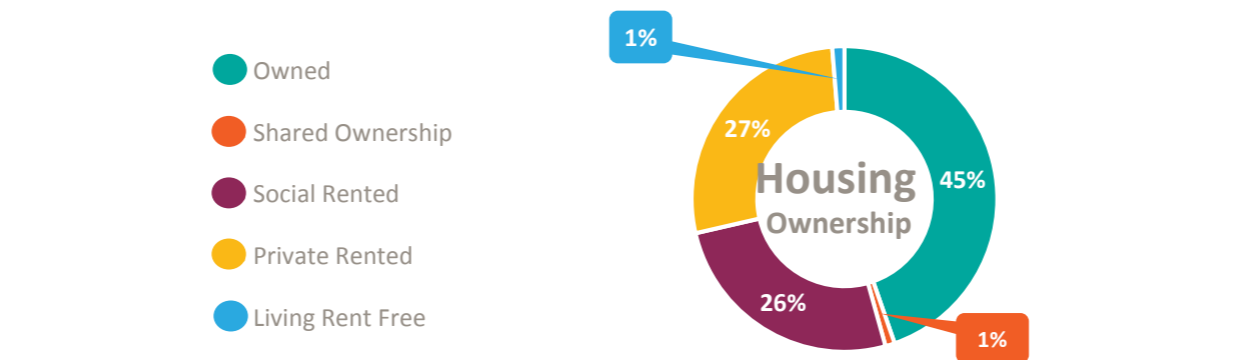

DRY RECYCLING

Disposal

CONTRACTS

Contract	Outsourced
Contract Start Data	Unknown
Contract End Data	2045
Option to Extend	Unknown
Appointed Contractor	Viridor

ORGANICS

Total Households: 373,912
 Total Population: 913,277
 % B.A.M.E Population: 34.6%