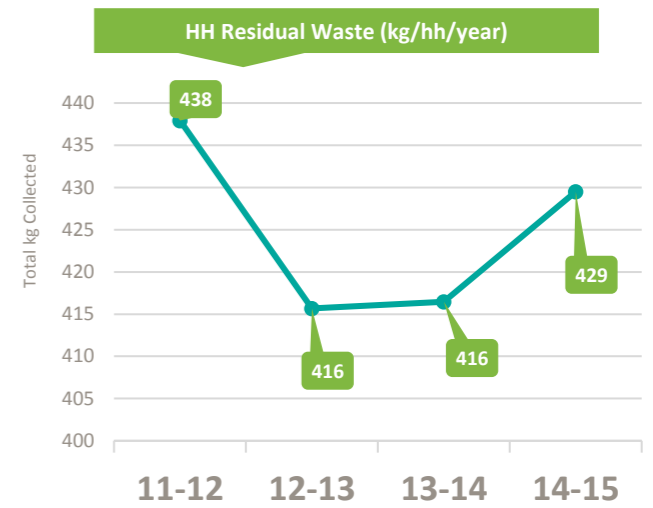

- Paper and Card
- Plastics
- Metals
- Glass
- Wood
- Other Target
- Co-mingled Materials

Household

HWRC

HWRC data = combined WCA figs or combined WCA +JWDA where latter report figs in WDF

Household

HWRC

HWRC data = combined WCA figs or combined WCA +JWDA where latter report figs in WDF

DRY RECYCLING

Disposal

CONTRACTS

Contract	Outsourced
Contract Start Data	Unknown
Contract End Data	2045
Option to Extend	Unknown
Appointed Contractor	Viridor

ORGANICS

Total Households: 373,912
 Total Population: 913,277
 % B.A.M.E Population: 34.6%