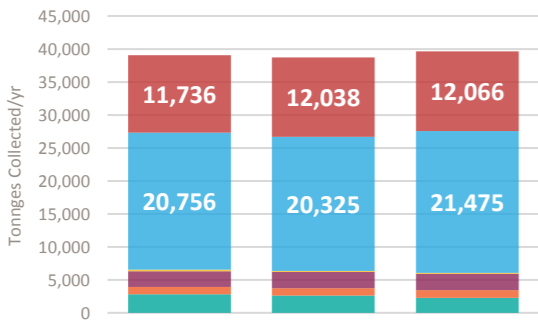

- Paper and Card
- Plastics
- Metals
- Glass
- Wood
- Other Target
- Co-mingled Materials

Household

HWRC

HWRC data = combined WCA figs or combined WCA +JWDA where latter report figs in WDF

Household

HWRC

HWRC data = combined WCA figs or combined WCA +JWDA where latter report figs in WDF

DRY RECYCLING

Disposal

CONTRACTS

Contract	Outsourced
Contract Start Data	Unknown
Contract End Data	2045
Option to Extend	Unknown
Appointed Contractor	Viridor

ORGANICS

Total Households: 373,912
 Total Population: 913,277
 % B.A.M.E Population: 34.6%