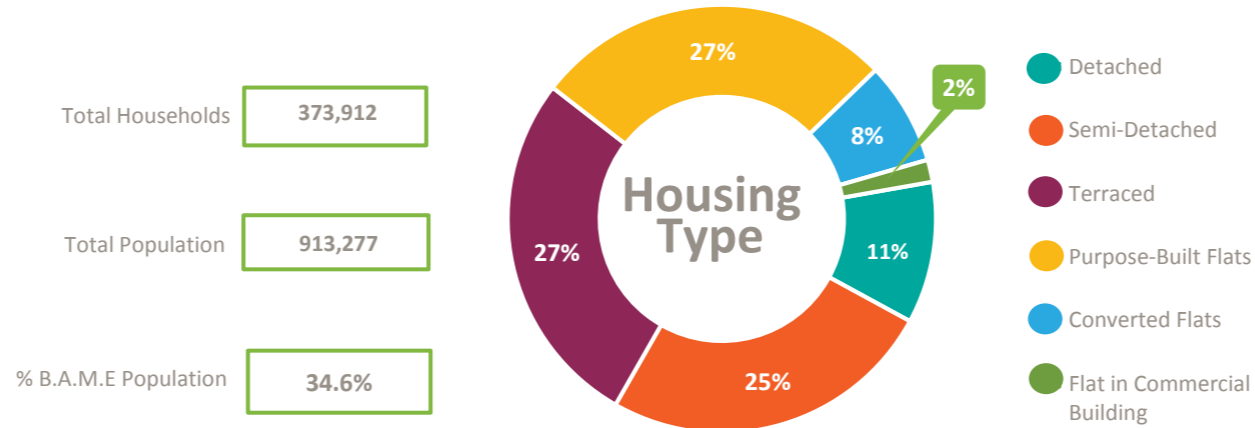

DRY RECYCLING

Disposal

CONTRACTS

Contract	Outsourced
Contract Start Data	Unknown
Contract End Data	2045
Option to Extend	Unknown
Appointed Contractor	Viridor

ORGANICS

Total Households: 373,912
 Total Population: 913,277
 % B.A.M.E Population: 34.6%

GLA Housing Projection