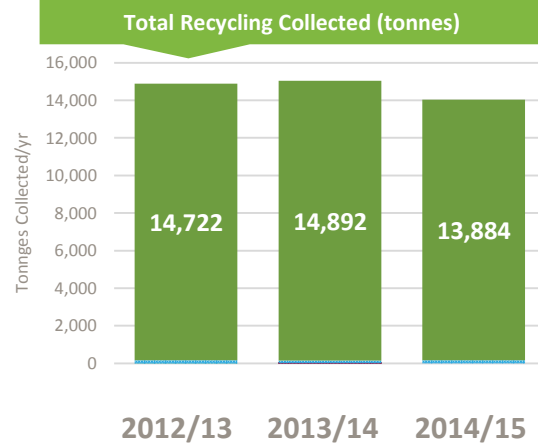

- Paper and Card
- Plastics
- Metals
- Glass
- Wood
- Other Target
- Co-mingled Materials

Household

HWRC

Household

HWRC

DRY RECYCLING

Residual	Dry Recycling	Organics
No Separate Food	Fully co-mingled	Free
>Weekly	>Weekly	Fortnightly
64,000 Households	64,000 Households	7,000 Households
		No Separate Food
>Weekly	>Weekly	
26,850 Households	26,850 Households	

Kerbside

Flats Service

Bulky

Collection of up to 10 items (including three fridges / fridge-freezers) - £28.05. A maximum of 3 fridges, fridge-freezers or freezers are collected free of charge. Concessions available.