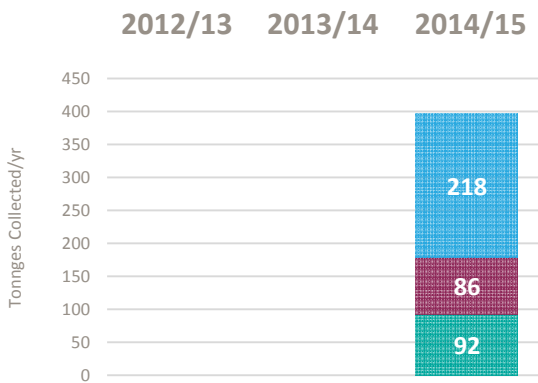

- Paper and Card
- Plastics
- Metals
- Glass
- Wood
- Other Target
- Co-mingled Materials

Household

HWRC

Household

HWRC

DRY RECYCLING

Residual	Dry Recycling	Organics
No Separate Food	Fully co-mingled	Free
>Weekly	>Weekly	Fortnightly
64,000 Households	64,000 Households	7,000 Households
		No Separate Food
>Weekly	>Weekly	
26,850 Households	26,850 Households	

Kerbside

Flats Service

Bulky

Collection of up to 10 items (including three fridges / fridge-freezers) - £28.05. A maximum of 3 fridges, fridge-freezers or freezers are collected free of charge. Concessions available.