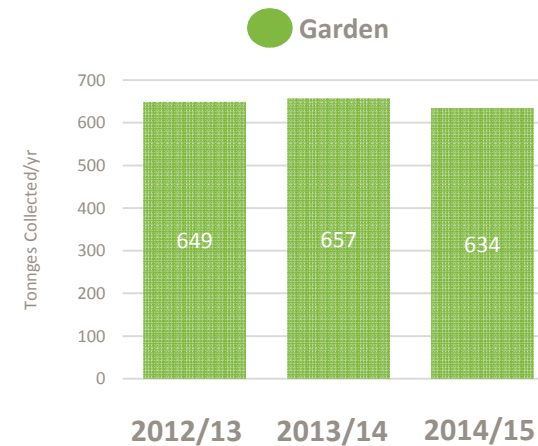

- Paper and Card
- Plastics
- Metals
- Glass
- Wood
- Other Target
- Co-mingled Materials

Household

HWRC

Household

HWRC

DRY RECYCLING

Residual	Dry Recycling	Organics
No Separate Food	Fully co-mingled	Free
>Weekly	>Weekly	Fortnightly
64,000 Households	64,000 Households	7,000 Households
		No Separate Food
>Weekly	>Weekly	
26,850 Households	26,850 Households	