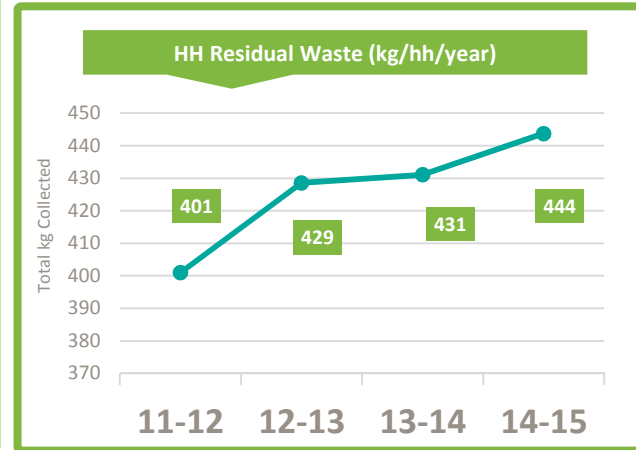

- Paper and Card
- Plastics
- Metals
- Glass
- Wood
- Other Target
- Co-mingled Materials

Household

HWRC

Household

HWRC

DRY RECYCLING

Residual	Dry Recycling	Organics
No Separate Food	Fully co-mingled	Free
>Weekly	>Weekly	Fortnightly
64,000 Households	64,000 Households	7,000 Households
		No Separate Food
>Weekly	>Weekly	
26,850 Households	26,850 Households	

Kerbside

Flats Service

Bulky

Collection of up to 10 items (including three fridges / fridge-freezers) - £28.05. A maximum of 3 fridges, fridge-freezers or freezers are collected free of charge. Concessions available.