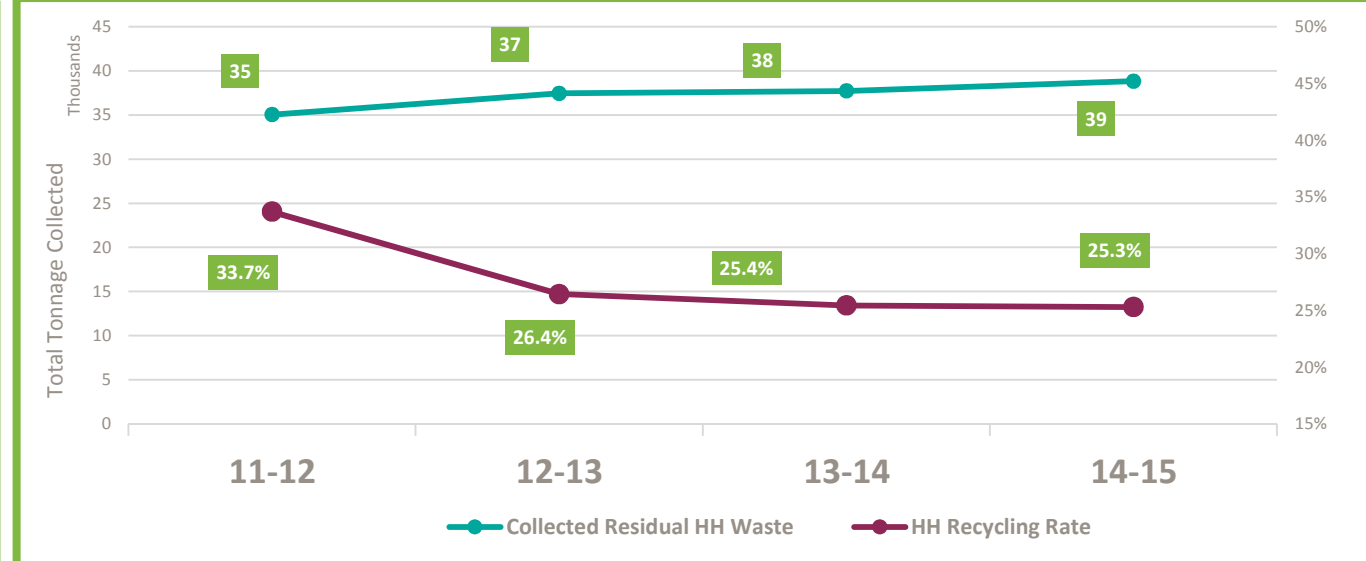

- Paper and Card
- Plastics
- Metals
- Glass
- Wood
- Other Target
- Co-mingled Materials

Household

HWRC

Household

HWRC

DRY RECYCLING

Residual	Dry Recycling	Organics
No Separate Food	Fully co-mingled	Free
>Weekly	>Weekly	Fortnightly
64,000 Households	64,000 Households	7,000 Households
		No Separate Food
>Weekly	>Weekly	
26,850 Households	26,850 Households	

Kerbside

Flats Service

Bulky

Collection of up to 10 items (including three fridges / fridge-freezers) - £28.05. A maximum of 3 fridges, fridge-freezers or freezers are collected free of charge. Concessions available.