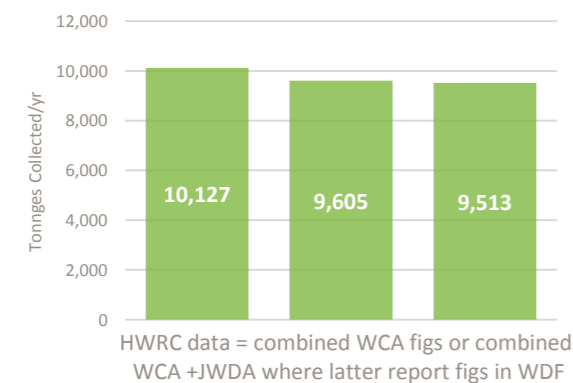

- Paper and Card
- Plastics
- Metals
- Glass
- Wood
- Other Target
- Co-mingled Materials

Household

HWRC

Household

HWRC

DRY RECYCLING

Disposal

CONTRACTS

Contract	Outsourced
Contract Start Data	Unknown
Contract End Data	2027
Option to Extend	Can be extended by 5 years
Appointed Contractor	Shanks Waste Services Limited

ORGANICS

GLA Housing Projection