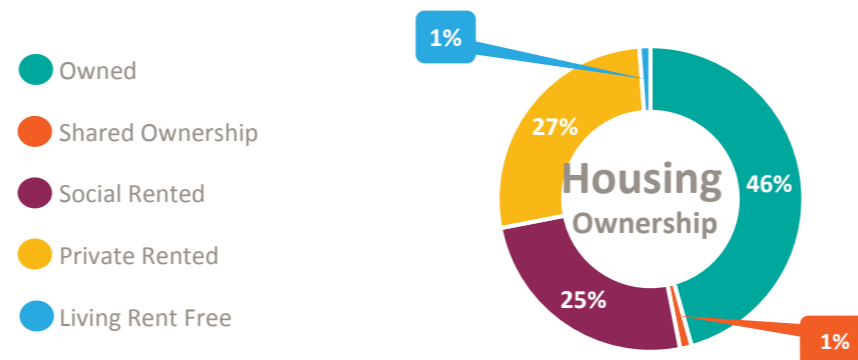

- Paper and Card
- Plastics
- Metals
- Glass
- Wood
- Other Target
- Co-mingled Materials

Household

HWRC

Household

HWRC

DRY RECYCLING

Disposal

CONTRACTS

Contract	Outsourced
Contract Start Data	Unknown
Contract End Data	2027
Option to Extend	Can be extended by 5 years
Appointed Contractor	Shanks Waste Services Limited

ORGANICS

GLA Housing Projection