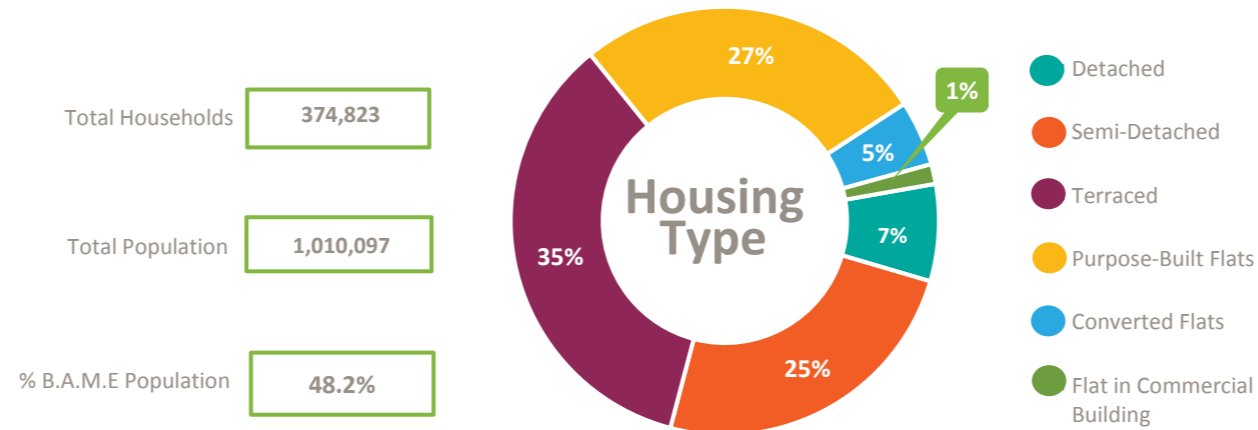

- Paper and Card
- Plastics
- Metals
- Glass
- Wood
- Other Target
- Co-mingled Materials

Household

HWRC

Household

HWRC

DRY RECYCLING

Disposal

CONTRACTS

Contract	Outsourced
Contract Start Data	Unknown
Contract End Data	2027
Option to Extend	Can be extended by 5 years
Appointed Contractor	Shanks Waste Services Limited

ORGANICS

GLA Housing Projection