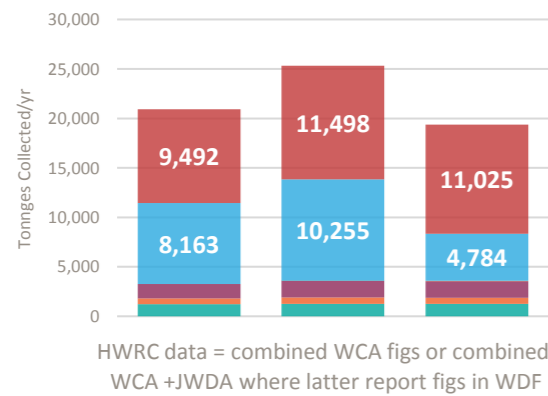

- Paper and Card
- Plastics
- Metals
- Glass
- Wood
- Other Target
- Co-mingled Materials

Household

HWRC

Household

HWRC

DRY RECYCLING

Disposal

CONTRACTS

Contract	Outsourced
Contract Start Data	Unknown
Contract End Data	2027
Option to Extend	Can be extended by 5 years
Appointed Contractor	Shanks Waste Services Limited

ORGANICS

GLA Housing Projection