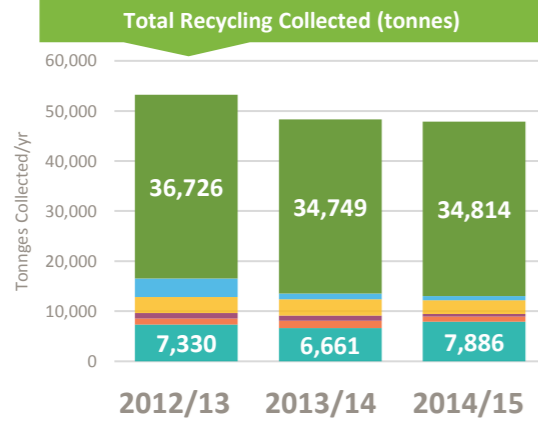

- Paper and Card
- Plastics
- Metals
- Glass
- Wood
- Other Target
- Co-mingled Materials

Household

HWRC

Household

HWRC

DRY RECYCLING

Disposal

CONTRACTS

Contract	Outsourced
Contract Start Data	Unknown
Contract End Data	2027
Option to Extend	Can be extended by 5 years
Appointed Contractor	Shanks Waste Services Limited

ORGANICS

GLA Housing Projection