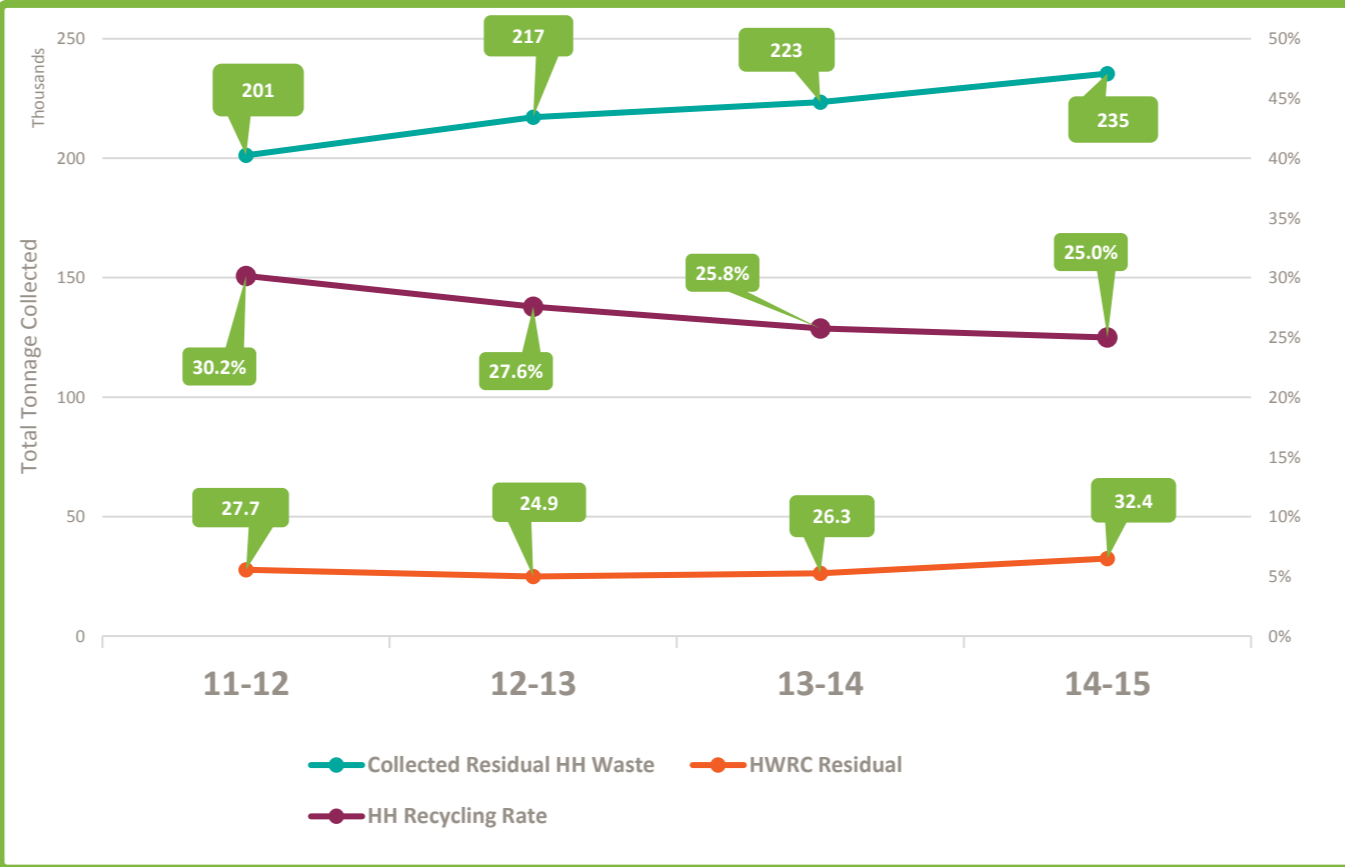

- Paper and Card
- Plastics
- Metals
- Glass
- Wood
- Other Target
- Co-mingled Materials

Household

HWRC

Household

HWRC

DRY RECYCLING

Disposal

CONTRACTS

Contract	Outsourced
Contract Start Data	Unknown
Contract End Data	2027
Option to Extend	Can be extended by 5 years
Appointed Contractor	Shanks Waste Services Limited

ORGANICS

GLA Housing Projection