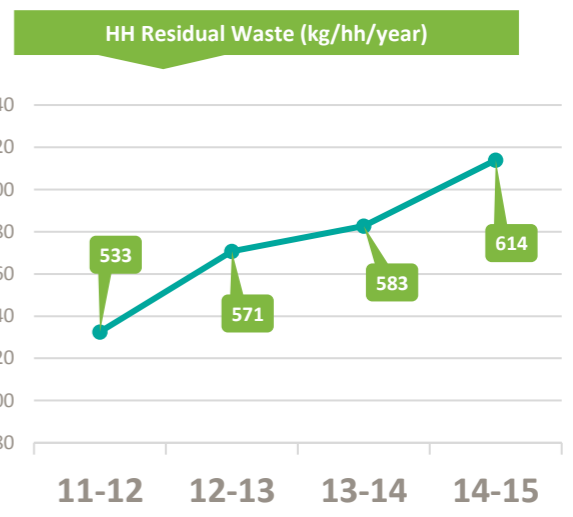

- Paper and Card
- Plastics
- Metals
- Glass
- Wood
- Other Target
- Co-mingled Materials

Household

HWRC

Household

HWRC

DRY RECYCLING

Disposal

CONTRACTS

Contract	Outsourced
Contract Start Data	Unknown
Contract End Data	2027
Option to Extend	Can be extended by 5 years
Appointed Contractor	Shanks Waste Services Limited

ORGANICS

GLA Housing Projection