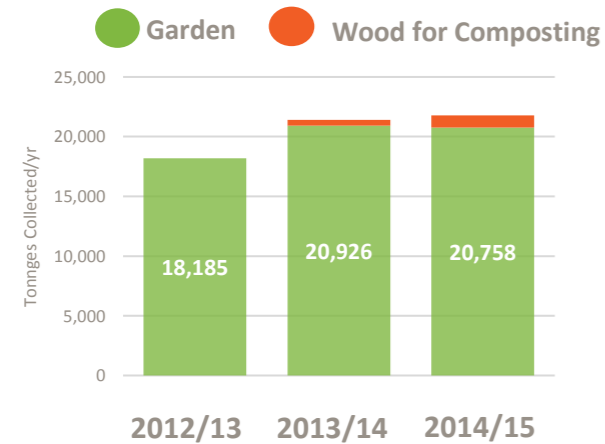

- Paper and Card
- Plastics
- Metals
- Glass
- Wood
- Other Target
- Co-mingled Materials

Household

HWRC

Household

HWRC

DRY RECYCLING

Disposal

CONTRACTS

Contract	Outsourced
Contract Start Data	Unknown
Contract End Data	2027
Option to Extend	Can be extended by 5 years
Appointed Contractor	Shanks Waste Services Limited

ORGANICS

GLA Housing Projection