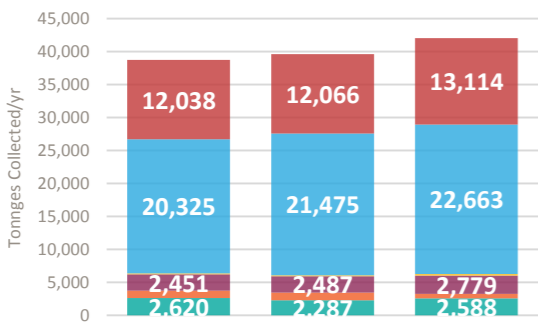

- Paper and Card
- Plastics
- Metals
- Glass
- Wood
- Other Target
- Co-mingled Materials

Household

HWRC

Household

HWRC

DRY RECYCLING

Disposal

Contract	Outsourced
Contract Start Data	Unknown
Contract End Data	2045
Option to Extend	Unknown
Appointed Contractor	Viridor