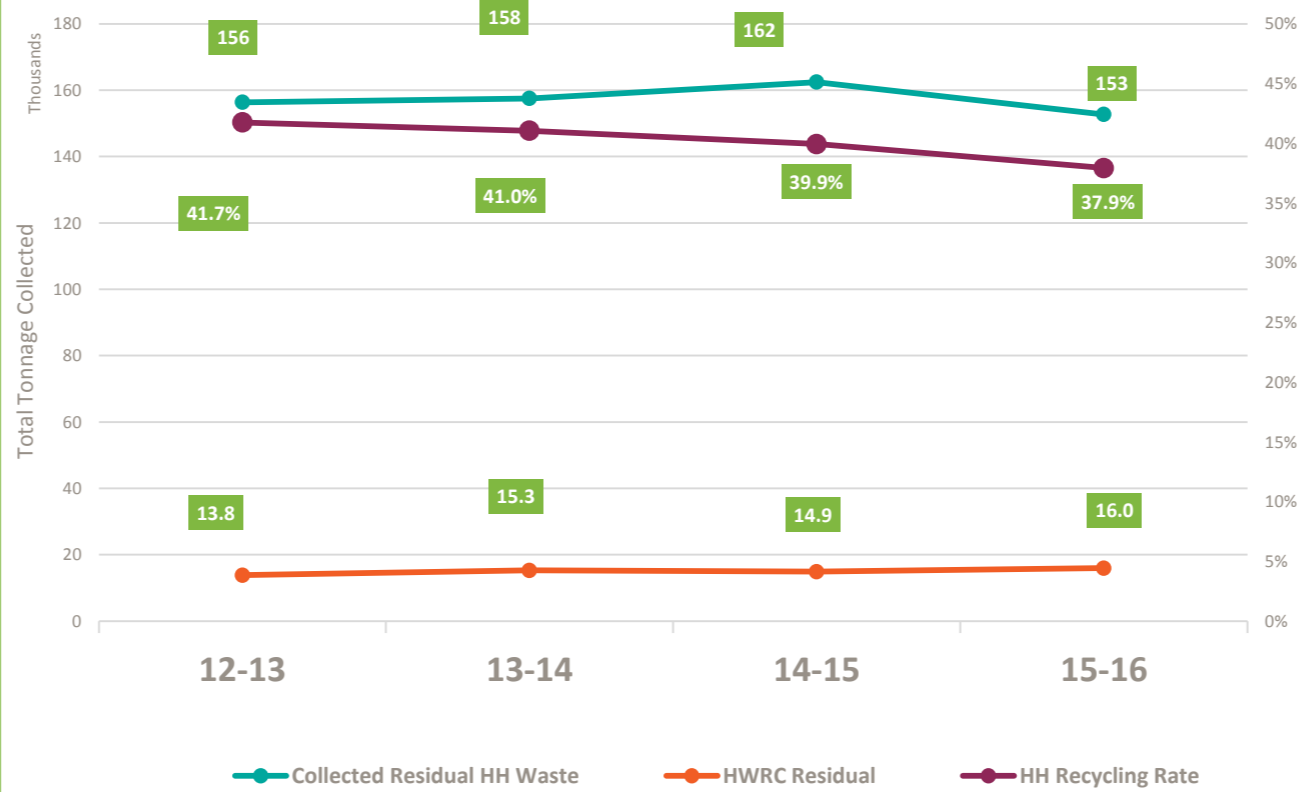

- Paper and Card
- Plastics
- Metals
- Glass
- Wood
- Other Target
- Co-mingled Materials

Household

HWRC

Household

HWRC

DRY RECYCLING

Disposal

Contract	Outsourced
Contract Start Data	Unknown
Contract End Data	2045
Option to Extend	Unknown
Appointed Contractor	Viridor