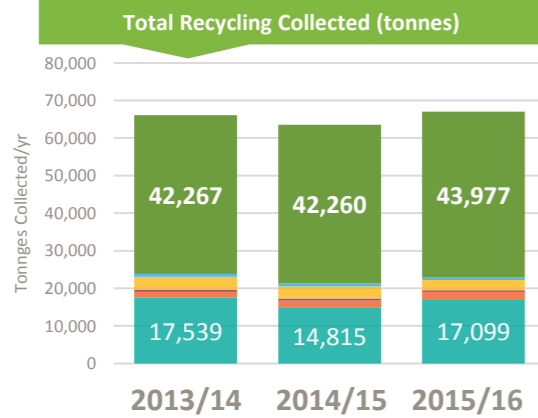

- Paper and Card
- Plastics
- Metals
- Glass
- Wood
- Other Target
- Co-mingled Materials

Household

HWRC

Household

HWRC

DRY RECYCLING

Disposal

Contract	Outsourced
Contract Start Data	Unknown
Contract End Data	2045
Option to Extend	Unknown
Appointed Contractor	Viridor