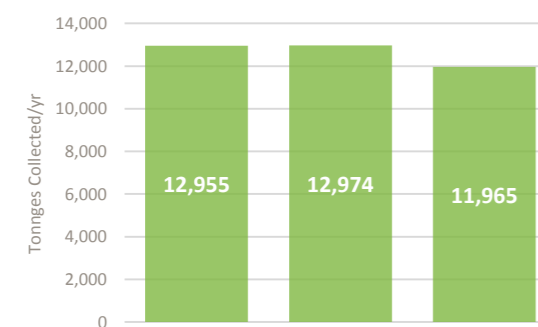

- Paper and Card
- Plastics
- Metals
- Glass
- Wood
- Other Target
- Co-mingled Materials

Household

HWRC

Household

HWRC

DRY RECYCLING

Disposal

Contract	Outsourced
Contract Start Data	Unknown
Contract End Data	2045
Option to Extend	Unknown
Appointed Contractor	Viridor