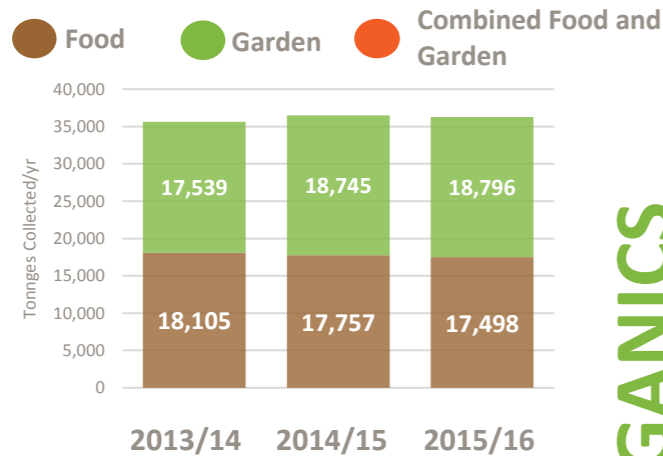

- Paper and Card
- Plastics
- Metals
- Glass
- Wood
- Other Target
- Co-mingled Materials

Household

HWRC

Household

HWRC

DRY RECYCLING

Disposal

Contract	Outsourced
Contract Start Data	Unknown
Contract End Data	2045
Option to Extend	Unknown
Appointed Contractor	Viridor